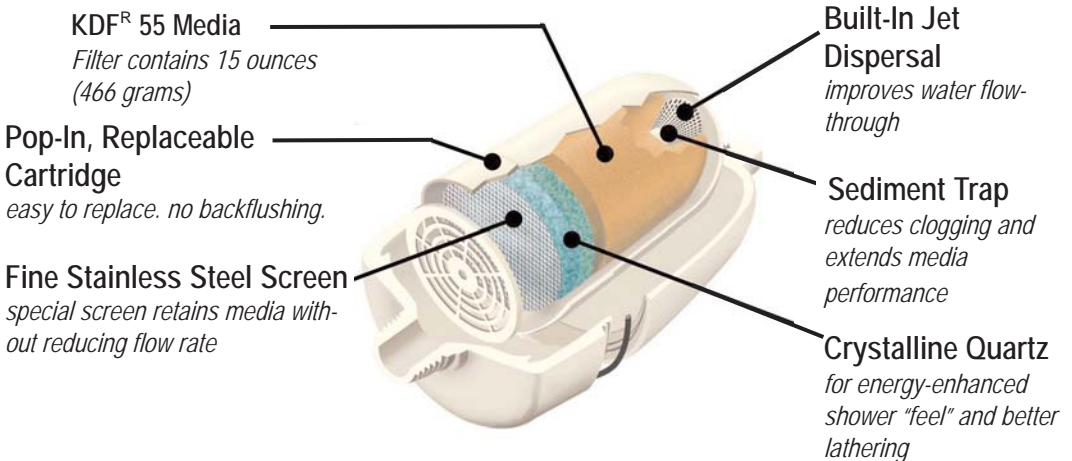

Multi-Pure's Shower Filter is specifically engineered for efficiency and performance. Its unique filter design provides the best shower experience available for you and your family.

The shower filter may be purchased with a high quality shower head directly through Multi-Pure. Or you may use any good quality shower-head or a hand held unit. Please use only a low flow showerhead manufactured since 1993.

NSF Certification

System Tested and Certified by NSF International against NSF/ANSI Standard 177 for the Reduction of Free Available Chlorine

- *Installs in minutes! No special tools or professional help required.*
- *Unique filter design provides the best shower experience available for you and your family.*

The Multi-Pure shower filter has been tested according to NSF/ANSI 177 for reduction of free available chlorine. The concentration of free available chlorine in water entering the system was reduced to a concentration less than or equal to the permissible limit for water leaving the system, as specified in NSF/ANSI 177. Multi-Pure offers a number of shower heads for the shower filter. These are water delivery mechanisms only. They are not performance tested or certified by NSF. Only the filters are certified.

Retail Prices:	Shower Filter (SFFH)	Replacement Cartridge (SFFI)
	$49.95 plus tax & S/H	$24.95 plus tax & S/H

Independent Distributor

Distributor ID# _____

Manufactured by Rainshow'r Manufacturing Co, Inc.

exclusively for:
Multi-Pure Corporation
7251 Cathedral Rock Drive
Las Vegas, NV 89128
800-622-9206
www.multipure.com
email: headquarters@multipure.com